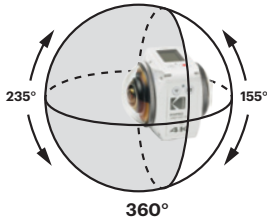

KODAK PIXPRO ORBIT360 4K

360° VR CAMERA

Shooting Modes

360° Spherical/VR Mode

Lens A & Lens B

197° 4K Ultra Wide Mode

Lens A

235° 4K Dome Mode